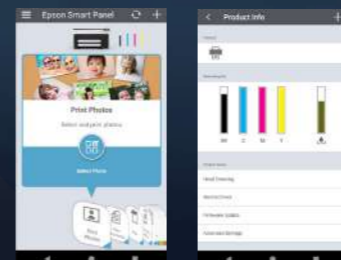

Epson Smart Panel

Make the most out of your Epson SC-T7730D with the Epson Smart Panel app. Transform your iOS® and Android™ mobile devices into an intuitive control centre. Operators can conveniently set up, monitor, print, and scan on Epson printers. With a variety of configuration features, you can customise the app into an all-in-one management app according to your needs.