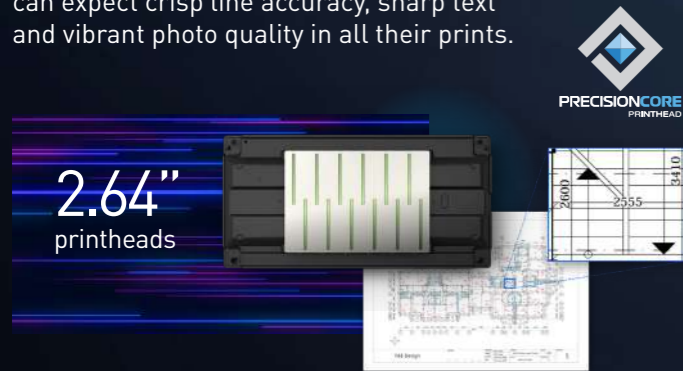

LARGE FORMAT TECHNICAL PRINTER SURECOLOR SC-T7730D

T
SERIES

Even when the tiniest details matter, you can trust the SureColor SC-T7730D technical printer to help your businesses deliver remarkable results in every print. Achieving outstanding accuracy even for the finest lines with PrecisionCore printhead technology and an all-new chassis design, the printer also uses a range of top-class technology such as Variable Size Dot Technology to deliver vibrant, crisp prints at fast print speeds.

Precise, Accurate And Compact

PrecisionCore Micro TFP Printhead

Now with the larger-sized 2.64" printheads, the Epson SC-T7730D deliver increased productivity with faster speed in industry-leading precise droplet formation. Using the variable-sized droplets technology, businesses can expect crisp line accuracy, sharp text and vibrant photo quality in all their prints.