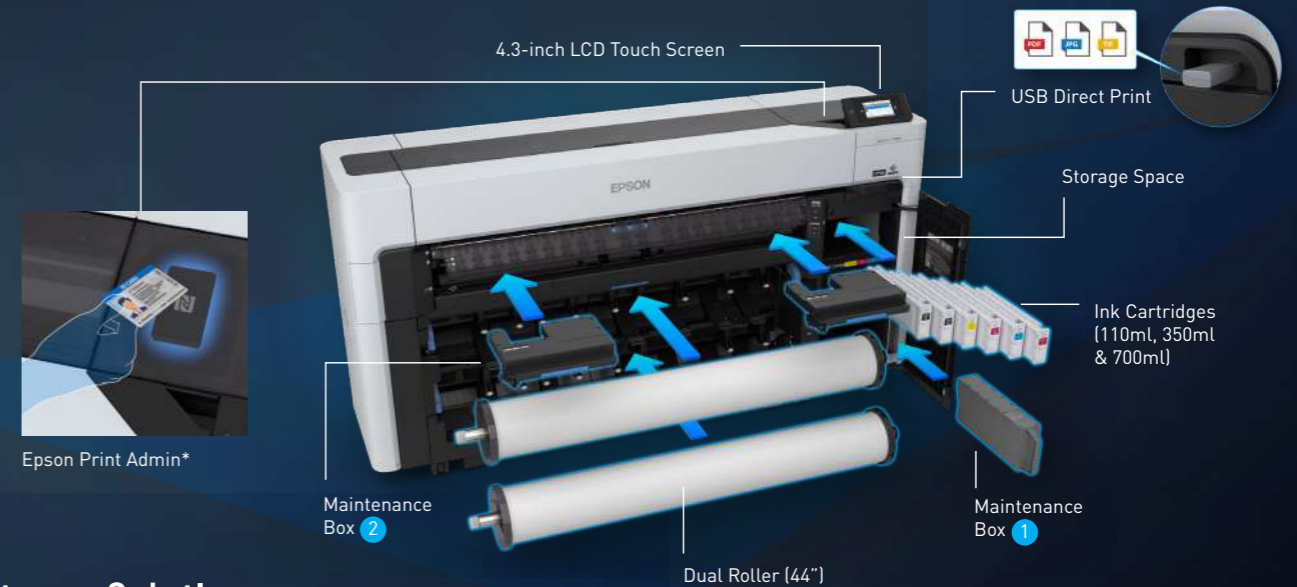

Ease-Of-Use Features

Full Frontal Operation Design

With intuitive front loading, the SC-T7730D improves convenience for operators with an innovative full frontal operation design. For non-stop productivity and increased efficiency, operational downtime is reduced with high-capacity ink cartridges, storage space for consumables, and dual rollers. Operators can easily check printer status on the 4.3" LCD touch screen, and print directly from USB storage devices.