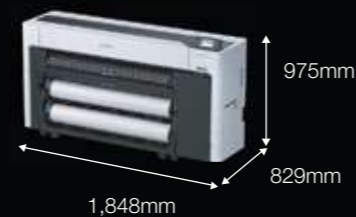

¹ ISO/IEC 24790, Single weight matte paper, CAD/Line Drawing, Speed, High Speed=Off, Finest Detail=On.

² Addressable.

³ It differs depend on applications/media.

⁴ Not supported for USB memory with an encryption or security function. Not-guarantee connected through USB memory reader/writer or extension cable.

⁵ It is recommended to do test before purchasing printer if HP-GL/2 or HP RTL direct print is used, because whether supported or not depends on application or data.

EPSON INDIA PVT. LTD.

12th Floor, The Millenia, Tower A, No.1
Murphy Road, Ulsoor, Bangalore 560 008
Tel: 080-4566 5000, Fax: 080-4566 5005

Scan the QR code or Click here to contact an Epson representative close to you.

CONTACT EPSON TODAY! EMAIL: pravin@eid.epson.co.in

Epson Helpline: For product info or service - 1800 425 0011
For service - 1800 123 001 600 or 1860 3000 1600 (9 am - 6 am) (Mon - Sat)
Email: lfp@epson-india.in

www.epson.co.in

Dimensions and Weight

Weight: Approx. 155kg

LARGE FORMAT TECHNICAL PRINTER SURECOLOR SC-T7730D

EPSON